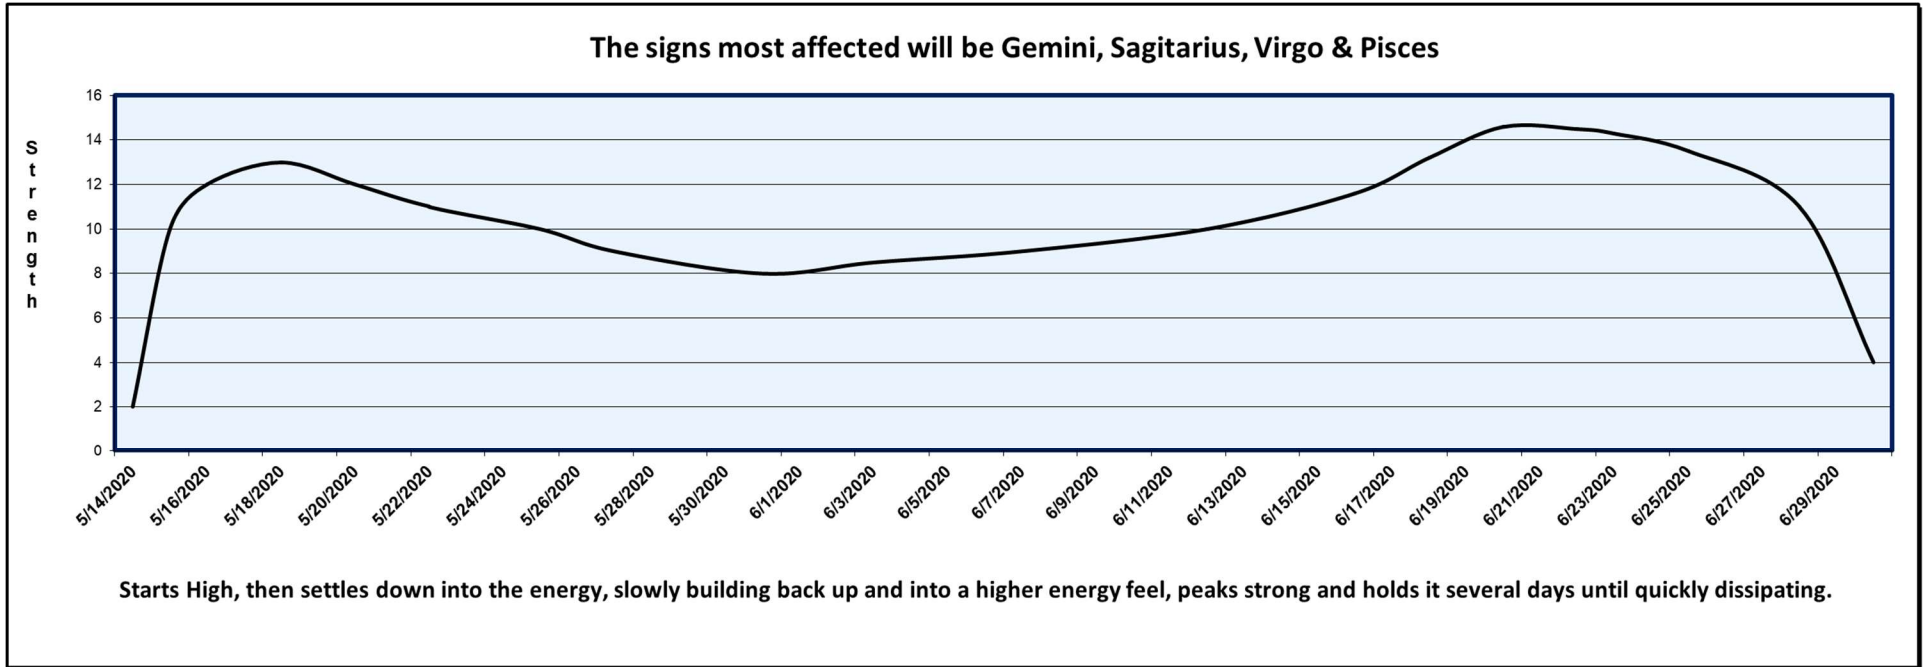

# Moon Wobble June 2020

**Moon Wobble Peak: June 20, 2020. Sun 29 degrees Gemini conjunct the North Moon Node at 29 degrees in Gemini.**

MW Start	Start High	Start Critical	>>> Settling into the moon wobble >>>					Start Peak	Moving High	High Peaking	MAX PEAK			Still Peaking	High Critical	End Critical	End Wobble		
5/14/20	5/15/20	5/16/20	5/18/20	5/20/20	5/22/20	5/25/20	5/27/20	5/31/20	6/3/20	6/7/20	6/12/20	6/16/20	6/18/20	6/20/20	6/22/20	6/23/20	6/25/20	6/28/20	6/30/20