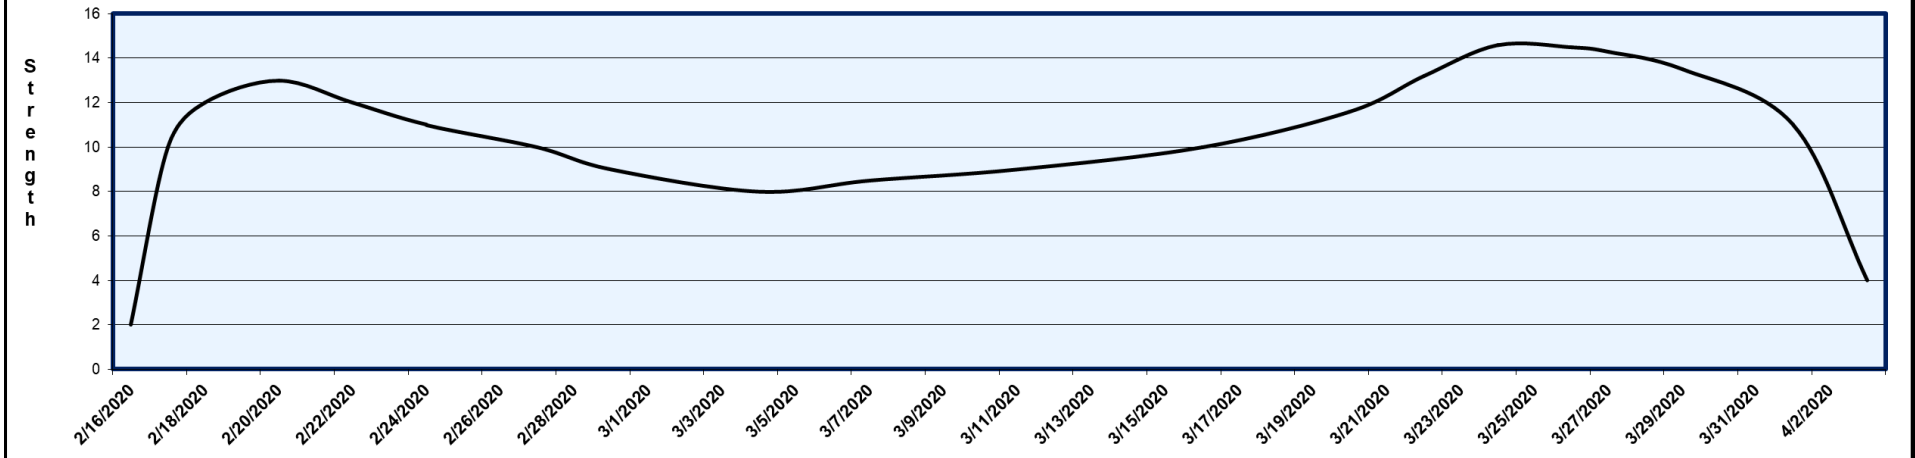

Moon Wobble March 2020

Sun 3 degrees 49 minutes Aries square the North Moon Node at 3 degrees 47 minutes in Cancer.

The signs most affected will be Aries, Cancer, Libra & Capricorn

Starts High, then settles down into the energy, slowly building back up and into a higher energy feel, peaks strong and holds it several days until quickly dissipating.

MW Start	Start High	Start Critical	>>> Settling into the moon wobble >>>					Start Peak	Moving High	High Peaking	MAX PEAK			Still Peaking	High Critical	End Critical	End Wobble		
2/16/20	2/17/20	2/18/20	2/20/20	2/22/20	2/24/20	2/27/20	2/29/20	3/4/20	3/7/20	3/11/20	3/16/20	3/20/20	3/22/20	3/24/20	3/26/20	3/27/20	3/29/20	4/1/20	4/3/20